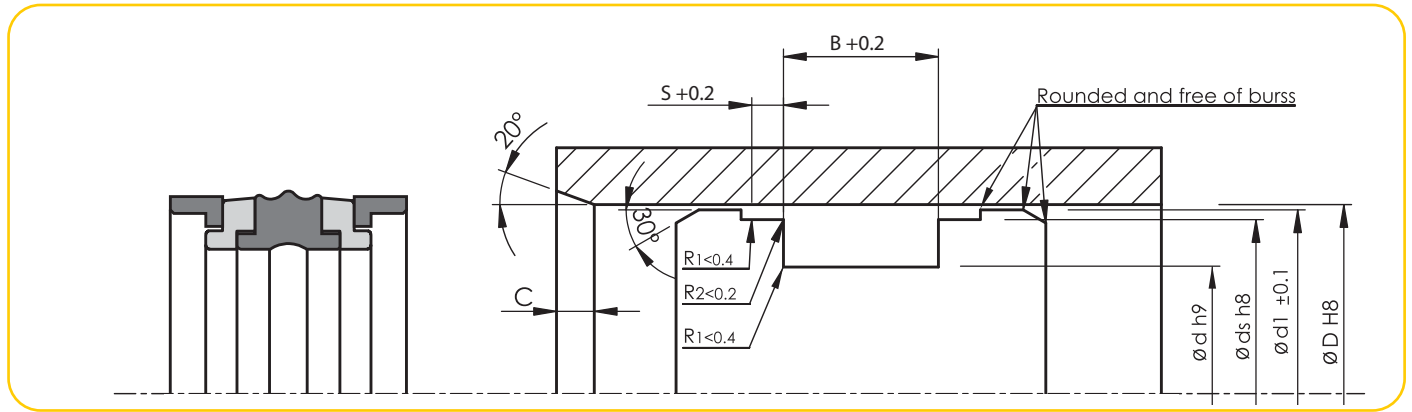

ALP No - Code	Ölçü - Dimension	ØD	Ød	B	Øds	Ød1	S	C
A105 020-011	20X11X13,5X2,1X17	20	11	13.5	17	19	2.1	4
A105 025-015	25X15X16,4X6,35X21,45	25	15	16.4	21.45	23.5	6.35	4
A105 025-017	25X17X10X4X22	25	17	10	22	24	4	4
A105 025-017/1	25X17X13,5X3,2X21	25	17	13.5	21	24.4	3.2	4
A105 030-017	30X17X15,4X26,5	30	17	15.4	26.5	28.5	6.35	4
A105 030-021	30X21X13,5X2,1X27	30	21	13.5	27	29	2.1	4
A105 030-022	30X22X13,5X3,2X26	30	22	13.5	26	29.4	3.2	4
A105 032-022	32X22X16,4X6,35X28,5	32	22	16.4	28.5	30.5	6.35	4
A105 032-022/1	32X22X15,5X2,6X28	32	22	15.5	28	31	2.6	4
A105 032-024	32X24X15,5X3,1X28	32	24	15.5	28	31	3.1	4
A105 032-024/1	32X24X10X4X29	32	24	10	29	31	4	4
A105 035-025	35X25X16,4X6,35X31,4	35	25	16.4	31.4	33.5	6.35	4
A105 038,1-25,4	38,1X25,4X15,87X6,35X34,54	38.1	25.4	15.87	34.54	37.08	6.35	4
A105 040-024	40X24X18,4X6,35X35,4	40	24	18.4	35.4	38.5	6.35	5
A105 040-026	40X26X15,5X2,6X36	40	26	15.5	36	39	2.6	4.5
A105 040-030	40X30X16,4X6,35X35,4	40	30	16.4	35.4	38.5	6.35	4
A105 040-030/1	40X30X12,5X4X37	40	30	12.5	37	39	4	4
A105 040-032	40X32X15,5X3 2X36	40	32	15.5	36	39.4	3.2	4
A105 040-032/1	40X32X10X4X37	40	32	10	37	39	4	4
A105 044,45-028,57	44,45X28,57X19,05X6,35X39,85	44.45	28.57	19.05	39.85	43.12	6.35	5
A105 045-029	45X29X18,4X6,35X40,4	45	29	18.4	40.4	43.5	6.35	5
A105 045-031	45X31X15,5X2,6X41	45	31	15.5	41	44	2.6	4.5
A105 045-035	45X35X16,4X6,35X40,4	45	35	16.4	40.4	43.5	6.35	4
A105 050,8-34,92	50,8X34,92X19,05X6,35X46,23	50.8	34.92	19.05	46.23	49.48	6.35	5
A105 050-034	50X34X20,5X3,1X46	50	34	20.5	46	49	3.1	5
A105 050-034/1	50X34X18,4X6,35X45,41	50	34	18.4	45.41	48.66	6.35	5
A105 050-035	50X35X20X5X46	50	35	20	46	48.5	5	5
A105 050-038	50X38X20,5X4,2X46	50	38	20.5	46	49.4	4.2	4
A105 050-040	50X40X12,5X4X47	50	40	12.5	47	49	4	4
A105 055-039	55X39X20,5X3,1X51	55	39	20.5	51	54	3.1	5
A105 055-039/1	55X39X18,4X6,35X50,37	55	39	18.4	50.37	53.65	6.35	5
A105 055-045	55X45X11X4X50,5	55	45	11	50.5	54	4	4
A105 055-045/1	55X45X12,5X4X52	55	45	12.5	52	54	4	4
A105 056-040	56X40X20,5X3,1X52	56	40	20.5	52	55	3.1	5
A105 057,15-41,27	57,15X41,27X19,05X6,35X52,55	57.15	41.27	19.45	52.55	55.8	6.35	5
A105 060-044	60X44X20,5X3,1X56	60	44	20.5	56	59	3.1	5
A105 060-044/1	60X44X18,4X6,35X55,39	60	44	18.4	55.39	58.65	6.35	5
A105 060-048	60X48X20,5X4,2X56	60	48	20,5	56	59.4	4.2	4
A105 063,5-47,62	63,5X47,62X19,05X6,35X58,9	63.5	47.62	19.05	58.9	62.12	6.35	5