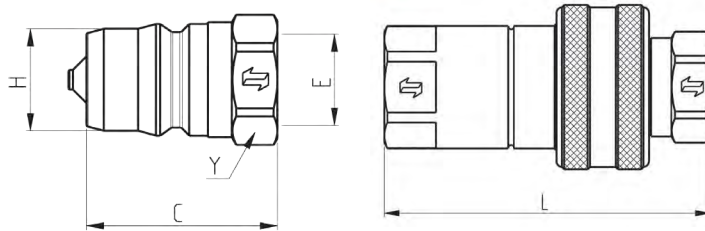

HNV

Female – Femmina – Muffe – Femelle :

Size Base BG Taille	Thread Filetto Anschluss Filetage	Part Number Codice Articolo Artikelnummer Désignation	A	B	D	X	Weight Peso Gewicht Poids	Package Confezione Verpackung Colis
mm	inch.		mm (in)	mm (in)	mm (in)	mm (in)	g (lbs)	No.
3	1/8"	F	HNV 18 GAS F	1/8" BSP Female	50 (1.97)	23 (0.91)	18 (0.71)	
3	1/8"	F	HNV 18 NPT F	1/8" NPTF Female	50 (1.97)	23 (0.91)	18 (0.71)	
6.3	1/4"	F	HNV 14 GAS F	1/4" BSP Female	56 (2.20)	28 (1.10)	19 (0.75)	
6.3	1/4"	F	HNV 14 NPT F	1/4" NPTF Female	56 (2.20)	28 (1.10)	19 (0.75)	
6.3	1/4"	F	HNV 14-38SAE F	9/16" UNF Female	60 (2.36)	28 (1.10)	19 (0.75)	
10	3/8"	F	HNV 38 GAS F	3/8" BSP Female	64 (2.52)	35 (1.38)	24 (0.94)	
10	3/8"	F	HNV 38 NPT F	3/8" NPTF Female	64 (2.52)	35 (1.38)	24 (0.94)	
10	3/8"	F	HNV 38-38SAE F	9/16" UNF Female	64 (2.52)	35 (1.38)	24 (0.94)	
12.5	1/2"	F	HNV 12 GAS F	1/2" BSP Female	72 (2.83)	44 (1.73)	30 (1.18)	
12.5	1/2"	F	HNV 12 NPT F	1/2" NPTF Female	72 (2.83)	44 (1.73)	30 (1.18)	
12.5	1/2"	F	HNV 12-12SAE F	3/4" UNF Female	72 (2.83)	44 (1.73)	30 (1.18)	
20	3/4"	F	HNV 34 GAS F	3/4" BSP Female	89 (3.50)	52 (2.05)	36 (1.42)	
20	3/4"	F	HNV 34 NPT F	3/4" NPTF Female	89 (3.50)	52 (2.05)	36 (1.42)	
20	3/4"	F	HNV 34-34 SAE F	1 1/16" UNF Female	89 (3.50)	52 (2.05)	36 (1.42)	
25	1"	F	HNV 1 GAS F	1" BSP Female	106 (4.17)	62 (2.44)	41 (1.61)	
25	1"	F	HNV 1 NPT F	1" NPTF Female	106 (4.17)	62 (2.44)	41 (1.61)	
25	1"	F	HNV 1-1SAE F	1 5/16" UNF Female	106 (4.17)	62 (2.44)	41 (1.61)	
40	1-1/2"	F	HNV112 GAS F	1-1/2" BSP Female	126 (4.96)	75 (2.95)	65 (2.56)	
40	1-1/2"	F	HNV112-112SAE F	1 7/8" UNF Female	123 (4.84)	75 (2.95)	65 (2.56)	
50	2"	F	HNV 2 GAS F	2" BSP Female	142 (5.59)	105 (4.13)	89 (3.50)	