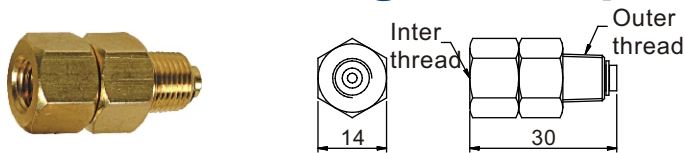

Swivel Straight Adapter

Model	Outer-thread	Inter-thread	Weight (g)
SS-101	PT1/8	PT1/8	26
SS-401	PT1/8	M8xP1.0	28

Plane Swivel Elbow Adapter

Model	Inter-thread	Outer-thread	Weight (g)
ES-401(A)	M8xP1.0	PT1/8	38
ES-601(A)	M10xP1.0	PT1/8	38

Model	Inter-thread	Outer-thread	Weight (g)
ES-101 (B)	PT1/8	PT1/8	36

Brass Swivel Fitting

Model	Outer-thread	Weight (g)
PWN-101	PT1/8	46
PWN-201	PT1/4	50

Swivel

Model	Outer-thread	A	B	Weight (g)
PWN-130	PT1/8	88	30	150
PWN-142	PT1/8	100	42	160
PWN-160	PT1/8	118	60	180
PWN-230	PT1/4	88	30	160
PWN-242	PT1/4	100	42	170
PWN-260	PT1/4	118	60	190
PWN-342	PT3/8	100	42	154
PWN-360	PT3/8	118	60	225

Swivel

◆ Order Code :

RU — 02 — L — A

Model 02 to 15
 L : Left Thread
 R : Right Thread
 A : For Air
 W : For Water

Model	Thread	Bore	A	B	C	D	Inter-thread	Outer-thread	Weight (g)
RU-02	Left Thread Right Thread	PT1/4	88	60	Ø40	Ø7	PT1/4	PT1/4	256
RU-03		PT3/8	88	60	Ø40	Ø9	PT3/8	PT3/8	265
RU-04		PT1/2	104	70	Ø50	Ø12	PT1/2	PT1/2	484
RU-06		PT3/4	122	80	Ø60	Ø16	PT3/4	PT3/4	776
RU-10		PT1	134	93	Ø70	Ø20	PT1	PT1	1144
RU-12		PT1 1/4	160	110	Ø85	Ø28	PT1 1/4	PT1 1/4	1987
RU-15		PT1 1/2	170	120	Ø93	Ø32	PT1 1/2	PT1 1/2	2593