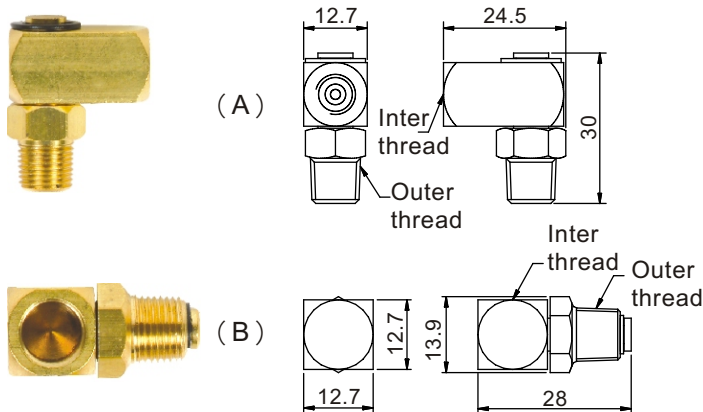

Swivel Straight Adapter

Model	Outer-thread	Inter-thread	Weight (g)
SS-101	PT1/8	PT1/8	26
SS-401	PT1/8	M8xP1.0	28

Plane Swivel Elbow Adapter

Model	Inter-thread	Outer-thread	Weight (g)
ES-401(A)	M8xP1.0	PT1/8	38
ES-601(A)	M10xP1.0	PT1/8	38

Model	Inter-thread	Outer-thread	Weight (g)
ES-101 (B)	PT1/8	PT1/8	36

Brass Swivel Fitting

Model	Outer-thread	Weight (g)
PWN-101	PT1/8	46
PWN-201	PT1/4	50

Swivel

Model	Outer-thread	A	B	Weight (g)
PWN-130	PT1/8	88	30	150
PWN-142	PT1/8	100	42	160
PWN-160	PT1/8	118	60	180
PWN-230	PT1/4	88	30	160
PWN-242	PT1/4	100	42	170
PWN-260	PT1/4	118	60	190
PWN-342	PT3/8	100	42	154
PWN-360	PT3/8	118	60	225

Swivel

◆ Order Code :

RU — 02 — L — A

Model 02 to 15
 L : Left Thread
 R : Right Thread
 A : For Air
 W : For Water

Model	Thread	Bore	A	B	C	D	Inter-thread	Outer-thread	Weight (g)
RU-02	Left Thread Right Thread	PT1/4	88	60	Ø40	Ø7	PT1/4	PT1/4	256
RU-03		PT3/8	88	60	Ø40	Ø9	PT3/8	PT3/8	265
RU-04		PT1/2	104	70	Ø50	Ø12	PT1/2	PT1/2	484
RU-06		PT3/4	122	80	Ø60	Ø16	PT3/4	PT3/4	776
RU-10		PT1	134	93	Ø70	Ø20	PT1	PT1	1144
RU-12		PT1 1/4	160	110	Ø85	Ø28	PT1 1/4	PT1 1/4	1987
RU-15		PT1 1/2	170	120	Ø93	Ø32	PT1 1/2	PT1 1/2	2593

※In millimeter unless otherwise stated.