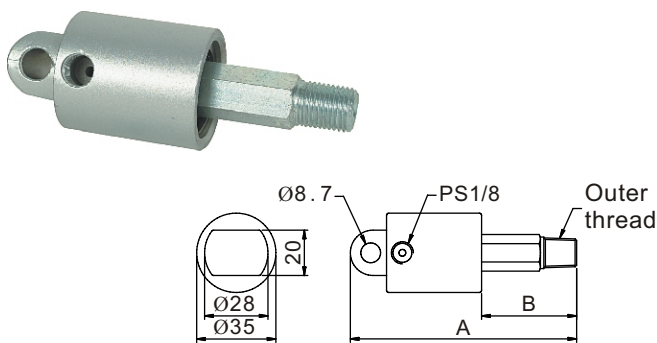

Swivel Straight Adapter

Model	Outer-thread	Inter-thread	Weight (g)
SS-101	PT1/8	PT1/8	26
SS-401	PT1/8	M8xP1.0	28

Plane Swivel Elbow Adapter

Model	Inter-thread	Outer-thread	Weight (g)
ES-401(A)	M8xP1.0	PT1/8	38
ES-601(A)	M10xP1.0	PT1/8	38

Model	Inter-thread	Outer-thread	Weight (g)
ES-101 (B)	PT1/8	PT1/8	36

Brass Swivel Fitting

Model	Outer-thread	Weight (g)
PWN-101	PT1/8	46
PWN-201	PT1/4	50

Swivel

Model	Outer-thread	A	B	Weight (g)
PWN-130	PT1/8	88	30	150
PWN-142	PT1/8	100	42	160
PWN-160	PT1/8	118	60	180
PWN-230	PT1/4	88	30	160
PWN-242	PT1/4	100	42	170
PWN-260	PT1/4	118	60	190
PWN-342	PT3/8	100	42	154
PWN-360	PT3/8	118	60	225

Swivel

◆ Order Code :

RU — 02 — L — A

Model 02 to 15
 L : Left Thread
 R : Right Thread
 A : For Air
 W : For Water

Model	Thread	Bore	A	B	C	D	Inter-thread	Outer-thread	Weight (g)
RU-02	Left Thread Right Thread	PT1/4	88	60	Ø40	Ø7	PT1/4	PT1/4	256
RU-03		PT3/8	88	60	Ø40	Ø9	PT3/8	PT3/8	265
RU-04		PT1/2	104	70	Ø50	Ø12	PT1/2	PT1/2	484
RU-06		PT3/4	122	80	Ø60	Ø16	PT3/4	PT3/4	776
RU-10		PT1	134	93	Ø70	Ø20	PT1	PT1	1144
RU-12		PT1 1/4	160	110	Ø85	Ø28	PT1 1/4	PT1 1/4	1987
RU-15		PT1 1/2	170	120	Ø93	Ø32	PT1 1/2	PT1 1/2	2593