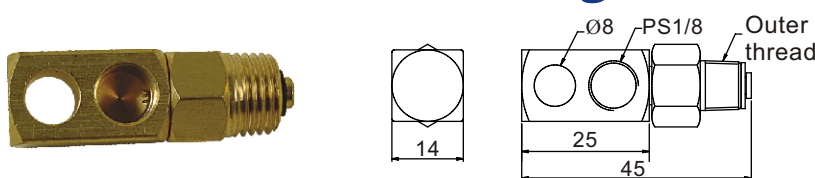

Swivel Straight Adapter

Model	Outer-thread	Inter-thread	Weight (g)
SS-101	PT1/8	PT1/8	26
SS-401	PT1/8	M8xP1.0	28

Plane Swivel Elbow Adapter

Model	Inter-thread	Outer-thread	Weight (g)
ES-401(A)	M8xP1.0	PT1/8	38
ES-601(A)	M10xP1.0	PT1/8	38

Model	Inter-thread	Outer-thread	Weight (g)
ES-101 (B)	PT1/8	PT1/8	36

Brass Swivel Fitting

Model	Outer-thread	Weight (g)
PWN-101	PT1/8	46
PWN-201	PT1/4	50

Swivel

Model	Outer-thread	A	B	Weight (g)
PWN-130	PT1/8	88	30	150
PWN-142	PT1/8	100	42	160
PWN-160	PT1/8	118	60	180
PWN-230	PT1/4	88	30	160
PWN-242	PT1/4	100	42	170
PWN-260	PT1/4	118	60	190
PWN-342	PT3/8	100	42	154
PWN-360	PT3/8	118	60	225

Swivel

◆ Order Code :

RU — 02 — L — A

Model 02 to 15
 L : Left Thread
 R : Right Thread
 A : For Air
 W : For Water

Model	Thread	Bore	A	B	C	D	Inter-thread	Outer-thread	Weight (g)
RU-02	Left Thread Right Thread	PT1/4	88	60	Ø40	Ø7	PT1/4	PT1/4	256
RU-03		PT3/8	88	60	Ø40	Ø9	PT3/8	PT3/8	265
RU-04		PT1/2	104	70	Ø50	Ø12	PT1/2	PT1/2	484
RU-06		PT3/4	122	80	Ø60	Ø16	PT3/4	PT3/4	776
RU-10		PT1	134	93	Ø70	Ø20	PT1	PT1	1144
RU-12		PT1 1/4	160	110	Ø85	Ø28	PT1 1/4	PT1 1/4	1987
RU-15		PT1 1/2	170	120	Ø93	Ø32	PT1 1/2	PT1 1/2	2593