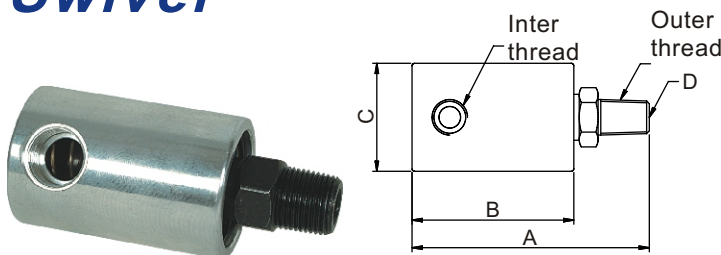

Swivel Straight Adapter

Model	Outer-thread	Inter-thread	Weight (g)
SS-101	PT1/8	PT1/8	26
SS-401	PT1/8	M8xP1.0	28

Plane Swivel Elbow Adapter

Model	Inter-thread	Outer-thread	Weight (g)
ES-401(A)	M8xP1.0	PT1/8	38
ES-601(A)	M10xP1.0	PT1/8	38

Model	Inter-thread	Outer-thread	Weight (g)
ES-101 (B)	PT1/8	PT1/8	36

Brass Swivel Fitting

Model	Outer-thread	Weight (g)
PWN-101	PT1/8	46
PWN-201	PT1/4	50

Swivel

Model	Outer-thread	A	B	Weight (g)
PWN-130	PT1/8	88	30	150
PWN-142	PT1/8	100	42	160
PWN-160	PT1/8	118	60	180
PWN-230	PT1/4	88	30	160
PWN-242	PT1/4	100	42	170
PWN-260	PT1/4	118	60	190
PWN-342	PT3/8	100	42	154
PWN-360	PT3/8	118	60	225

Swivel

◆ Order Code :

RU — 02 — L — A

Model 02 to 15
 L : Left Thread
 R : Right Thread
 A : For Air
 W : For Water

Model	Thread	Bore	A	B	C	D	Inter-thread	Outer-thread	Weight (g)
RU-02	Left Thread Right Thread	PT1/4	88	60	Ø40	Ø7	PT1/4	PT1/4	256
RU-03		PT3/8	88	60	Ø40	Ø9	PT3/8	PT3/8	265
RU-04		PT1/2	104	70	Ø50	Ø12	PT1/2	PT1/2	484
RU-06		PT3/4	122	80	Ø60	Ø16	PT3/4	PT3/4	776
RU-10		PT1	134	93	Ø70	Ø20	PT1	PT1	1144
RU-12		PT1 1/4	160	110	Ø85	Ø28	PT1 1/4	PT1 1/4	1987
RU-15		PT1 1/2	170	120	Ø93	Ø32	PT1 1/2	PT1 1/2	2593