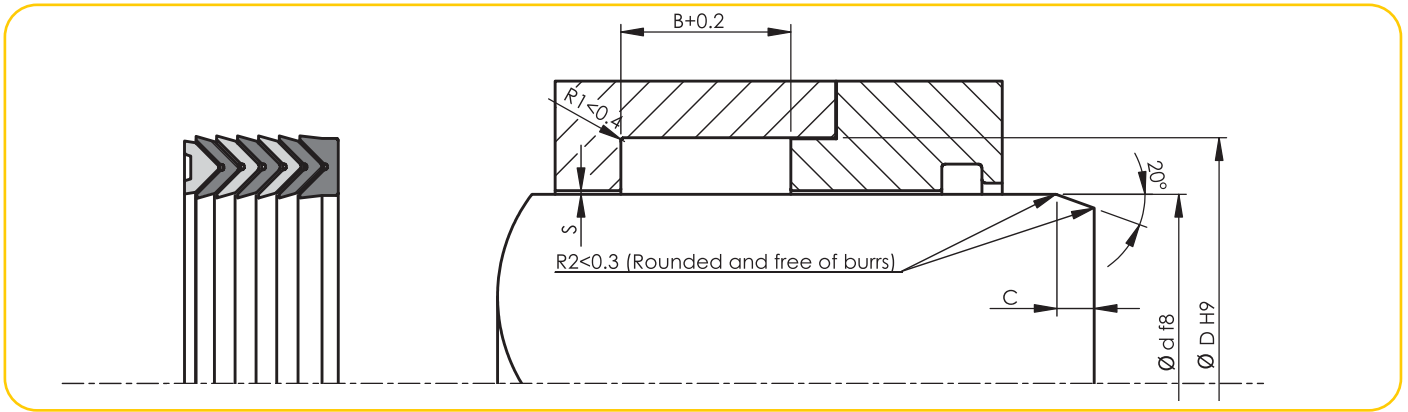

ALP No - Code	Ölçü - Dimension	Ød	ØD	B	C
A120-047	47X65X33	47	65	33	6
A120-048	48X63X22,5	48	63	22.5	6
A120-050	50X65X22,5	50	65	22.5	6
A120-050/1	50X70X30	50	70	30	6
A120-055	55X70X22,5	55	70	22.5	6
A120-055/1	55X75X30	55	75	30	6
A120-055/2	55X67X24	55	67	24	4
A120-056	56X71X22,5	56	71	22.5	6
A120-056/1	56X76X37	56	76	37	6
A120-056/2	56X72X49	56	72	49	6
A120-060	60X75X22,5	60	75	22.5	6
A120-060/1	60X80X37	60	80	37	6
A120-060/3	60X85X37	60	85	37	8
A120-063	63X78X22,5	63	78	22.5	6
A120-063/1	63X83X37	63	83	37	6
A120-063/2	63,5X78X40	63.5	78	40	6
A120-065	65X80X22,5	65	80	22.5	6
A120-065/1	65X85X40	65	85	40	6
A120-070	70X85X22,5	70	85	22.5	6
A120-070/1	70X90X40	70	90	40	6
A120-070/2	70X100X45	70	100	45	8
A120-075	75X90X22,5	75	90	22.5	6
A120-075/1	75X95X40	75	95	40	6
A120-075/2	75X87X25	75	87	25	4
A120-075/3	75X100X34	75	100	34	8
A120-080	80X95X22,5	80	95	22.5	6
A120-080/1	80X100X40	80	100	40	6
A120-085	85X100X22,5	85	100	22.5	6
A120-085/1	85X105X40	85	105	40	6
A120-090	90X105X22,5	90	105	22.5	6
A120-090/1	90X110X40	90	110	40	6
A120-090/2	90X110X26	90	110	26	6
A120-090/3	90X110X22,5	90	110	22.5	6
A120-095	95X120X50	95	120	50	8
A120-100	100X115X30	100	115	30	6
A120-100/1	100X120X40	100	120	40	6
A120-105	105X120X30	105	120	30	6
A120-105/1	105X125X40	105	125	40	6
A120-105/2	105X130X40	105	130	40	8