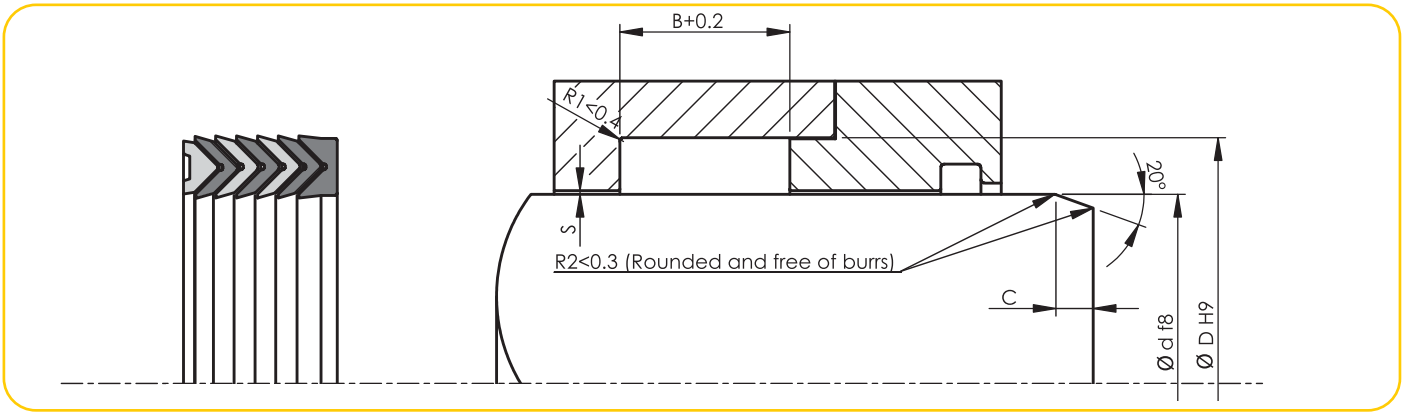

ALP No - Code	Ölçü - Dimension	Ød	ØD	B	C
A120-008	8X18X18,5	8	18	18.5	4
A120-010	10X20X18,5	10	20	18.5	4
A120-012	12X22X18,5	12	22	18.5	4
A120-013	13,5X25X16,5	13.5	25	16.5	4
A120-014	14X24X18,5	14	24	18.5	4
A120-015	15X25X18,5	15	25	18.5	4
A120-015/1	15X32X25	15	32	25	6
A120-016	16X26X18,5	16	26	18.5	4
A120-018	18X28X18,5	18	28	18.5	4
A120-018/1	18X32X23,5	18	32	23.5	4
A120-018/2	18X32X18,5	18	32	18.5	4
A120-020	20X30X18,5	20	30	18.5	4
A120-020/1	20X32X22,5	20	32	22.5	4
A120-022	22X32X18,5	22	32	18.5	4
A120-022/1	22X34X22,5	22	34	22.5	4
A120-025	25X37X22,5	25	37	22.5	4
A120-025/1	25X40X22,5	25	40	22.5	6
A120-028	28X40X22,5	28	40	22.5	4
A120-028/1	28X43X22,5	28	43	22.5	6
A120-030	30X42X22,5	30	42	22.5	4
A120-030/1	30X45X22,5	30	45	22.5	6
A120-030/2	30X50X37	30	50	37	6
A120-030/3	30X50X22,5	30	50	22.5	6
A120-032	32X44X22,5	32	44	22.5	4
A120-032/1	32X47X22,5	32	47	22.5	6
A120-035	35X47X22,5	35	47	22.5	4
A120-035/1	35X50X22,5	35	50	22.5	6
A120-036	36X48X22,5	36	48	22.5	4
A120-036/1	36X51X22,5	36	51	22.5	6
A120-040	40X52X22,5	40	52	22.5	4
A120-040/1	40X55X22,5	40	55	22.5	6
A120-040/2	40X55X25	40	55	25	6
A120-040/3	40X56X22,5	40	56	22.5	6
A120-042	42X54X22,5	42	54	22.5	4
A120-042/1	42X57X22,5	42	57	22.5	6
A120-045	45X60X22,5	45	60	22.5	6
A120-045/1	45X65X22,5	45	65	22.5	6
A120-045/2	45X65X27,5	45	65	27.5	6
A120-045/3	45X62X26	45	62	26	6